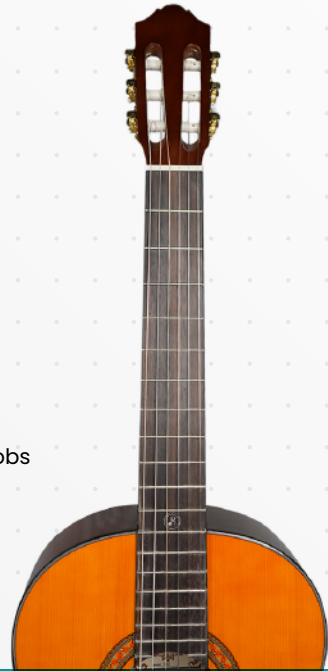

Rockstar

R80 CLASSIC GUITAR

www.therockstarworld.com

PRODUCT DESCRIPTION R80 CLASSIC GUITAR

Crafted for musicians who demand both quality and style, the R80 Classic delivers an unparalleled playing experience, whether you're shredding solos on stage or practicing.

TECHNICAL SPECIFICATION

- **Body Shape :** Classical shape
- **Scale Length :** 648mm
- **Body Depth :** 93–99mm
- **Nut Width :** 52mm
- **String Spacing :** * 10.0mm
- **Top Material :** Spruce
- **Back Material :** NATO
- **Side Material :** NATO
- **Neck Material :** NATO
- **Fingerboard Material :** Rosewood
- **Fingerboard Radius :** R400mm
(15 3/4")
- **Bridge Material :** Rosewood
- **Nut Material :** ABS
- **Saddle Material :** ABS
- **Bridge Pins :** Black ABS
- **Tuners :** Gold Classical style
- **Body Binding :** Black
- **Soundhole :** Decal
- **Body Finish :** Gloss
- **Neck Finish :** Gloss
- **Electronics :** None
- **Controls :** None
- **Connections :** None
- **Strings :** D'Addario
- **Accessories :** Hex Wrench
- **Case :** None

TECHNICAL SPECIFICATION

- **Body**
Premium tonewoods with a high-gloss finish
- **Neck**
Fast, smooth neck for easy playability
- **Fingerboard**
Rosewood with 22 jumbo frets
- **Pickups**
High-output humbuckers for a powerful sound
- **Controls**
3-way pickup selector switch, volume and tone knobs
- **Hardware**
Locking tuners, Tune-o-Matic bridge